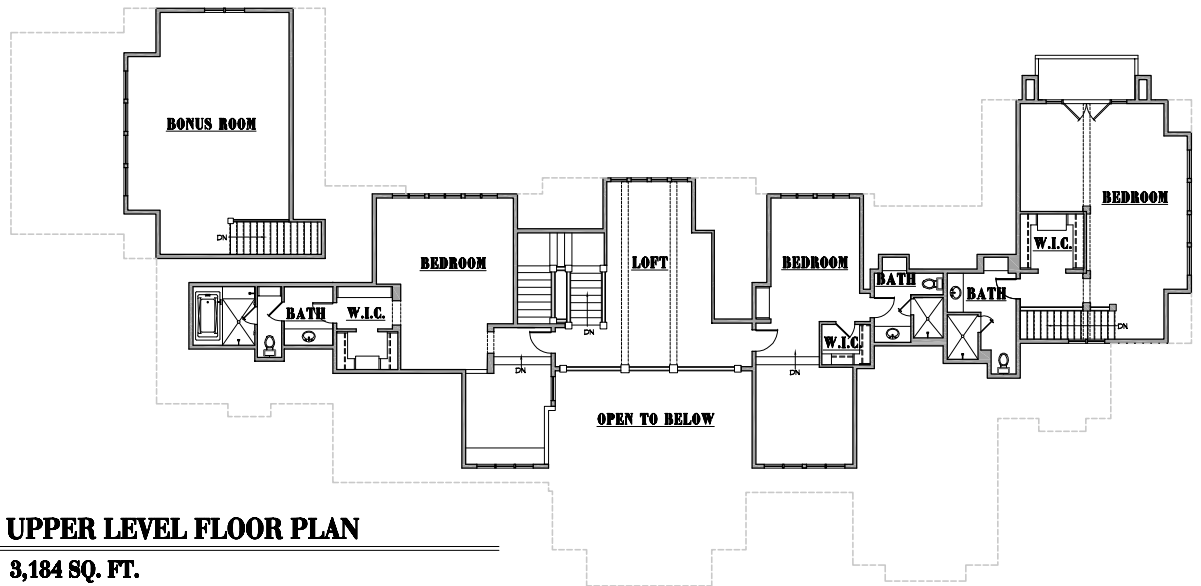

MAIN LEVEL FLOOR PLAN

4,220 SQ. FT.

UPPER LEVEL FLOOR PLAN

3,184 SQ. FT.

NEWBERG, OREGON

STEVENS RESIDENCE