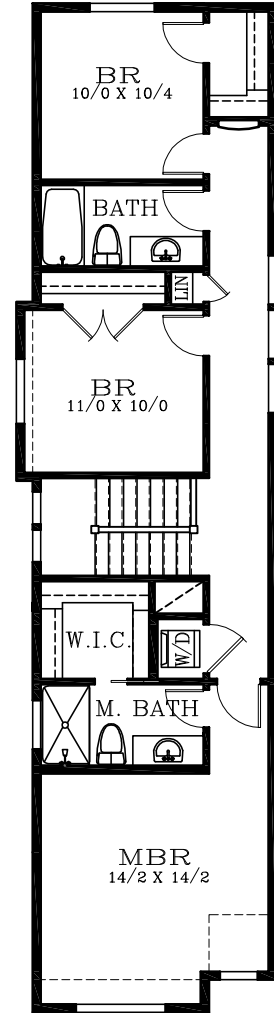

The Rosemont

Plan Number 82508

- 9' ceilings on main

MAIN FLOOR PLAN
690 SQUARE FEET MAIN
1564 SQUARE FEET TOTAL

UPPER FLOOR PLAN
874 SQUARE FEET

Tel: (503) 624-0555 Fax: (503) 624-0155 • 7165 SW Fir Loop, Suite 104 Tigard, Oregon 97223