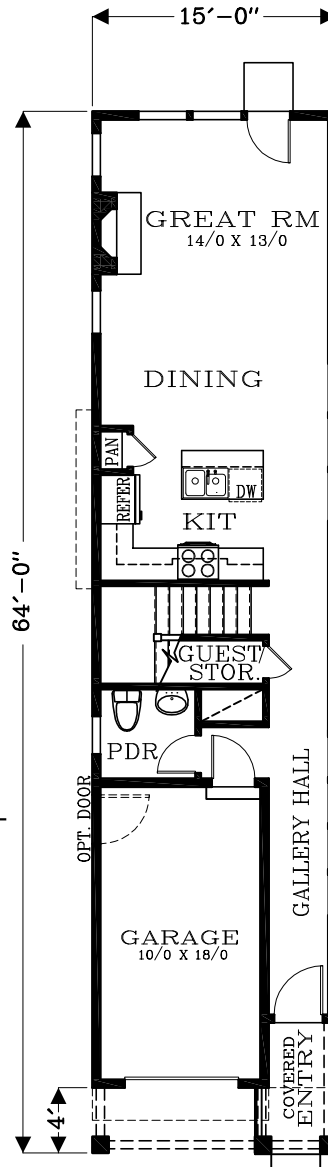

The Rosemont

Plan Number 82508

- 9' ceilings on main

MAIN FLOOR PLAN
690 SQUARE FEET MAIN
1564 SQUARE FEET TOTAL

UPPER FLOOR PLAN
874 SQUARE FEET

Tel: (503) 624-0555 Fax: (503) 624-0155 • 7165 SW Fir Loop, Suite 104 Tigard, Oregon 97223